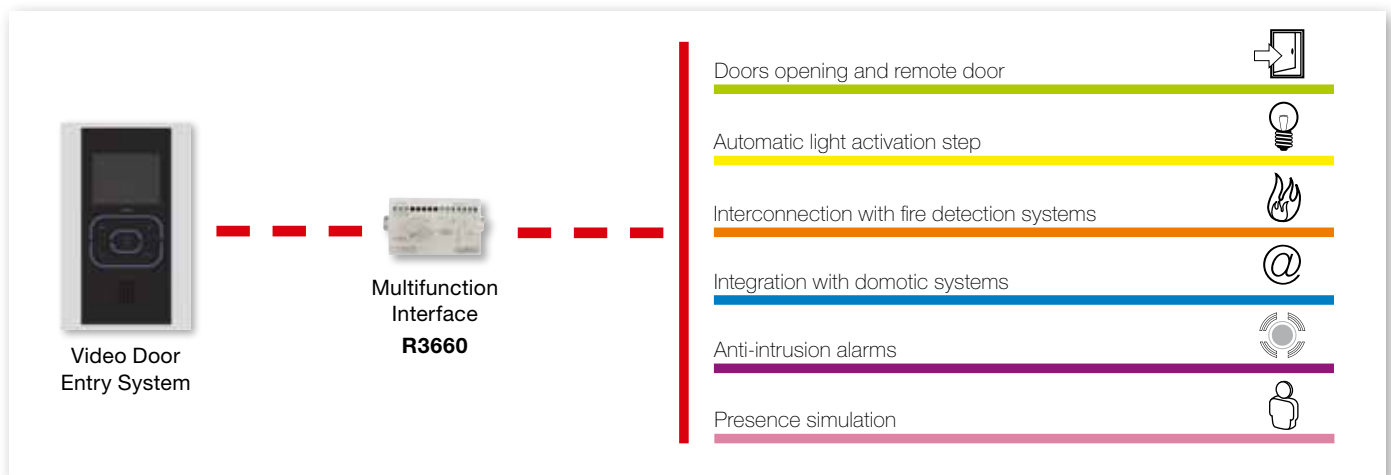

your life easier

Multifunction R3660 Interface

Can you imagine also to improve security at home using your video entry system?

The multi-function interface R3660, allows to incorporate proximity sensors, intrusión, fire, gas...:

- to issue a call to a mobile or landline phone.
- to issue a call to the monitor of the video door entry system.
- activate the automatic closing of water taps, gas, etc.
- activate sirens, emergency lighting, automatic doors, blinds, etc.

when these sensors are activated...