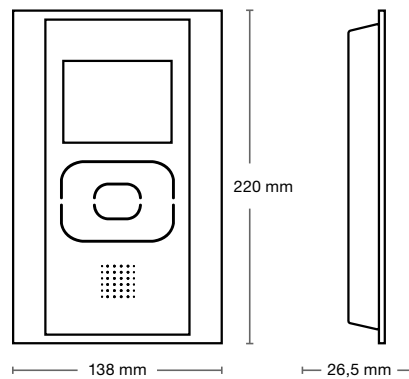

M3750

CHARACTERISTICS

- 3,5" colour TFT screen
- On screen menú
- 4 mm thick front panel
- Configurable and programmable auxiliary key
- Double opening and call concierge
- Choice of 4 ring tones
- Adjustable setting for time and volume
- Second tone integrated for different functions
- Adjusting brightness and color