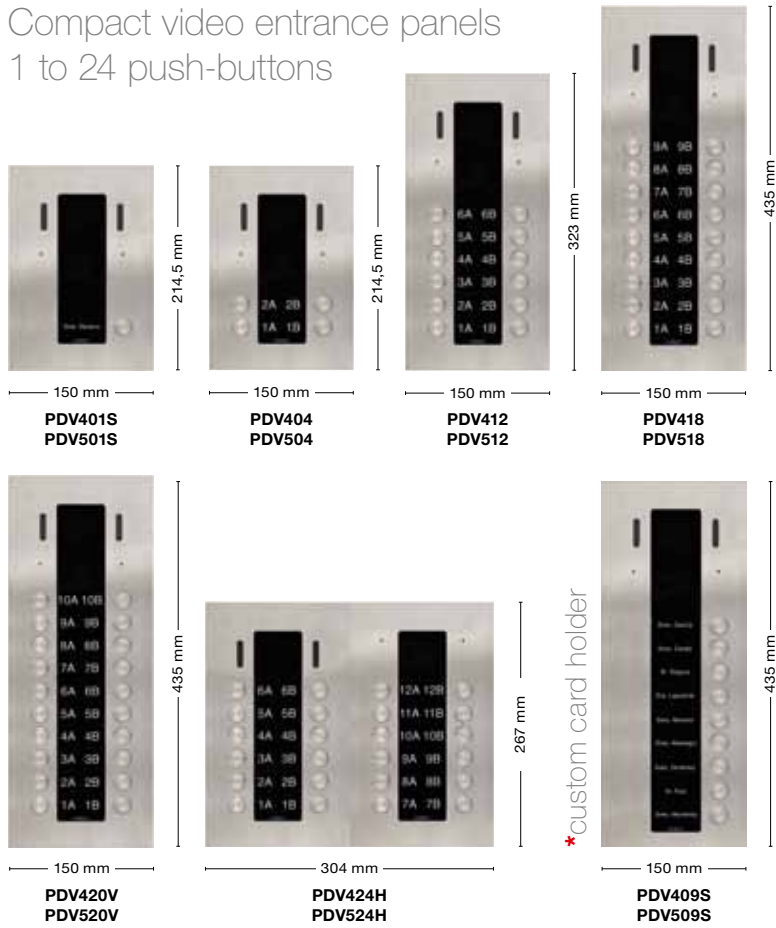

Compact video entrance panels 1 to 24 push-buttons

CHARACTERISTICS

- VideoCamera with high brightness LEDs and lens position adjustment
- No visible screws
- Mechanism that opens 180° for easy installation
- Finished in stainless steel and high strength acrylic
- Compatible with any digital monitor Guinaz range