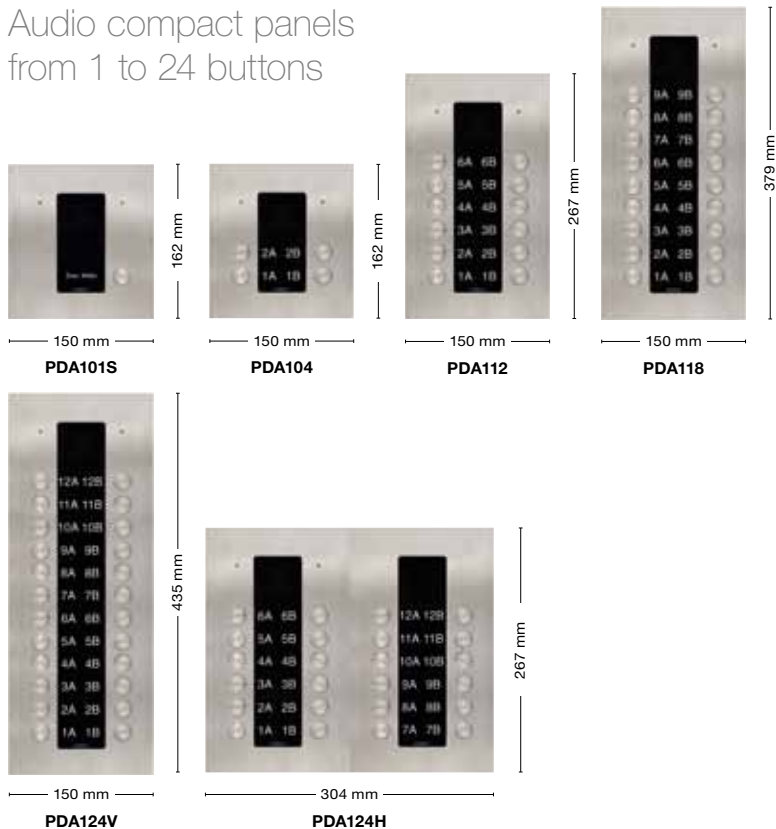

Audio compact panels from 1 to 24 buttons