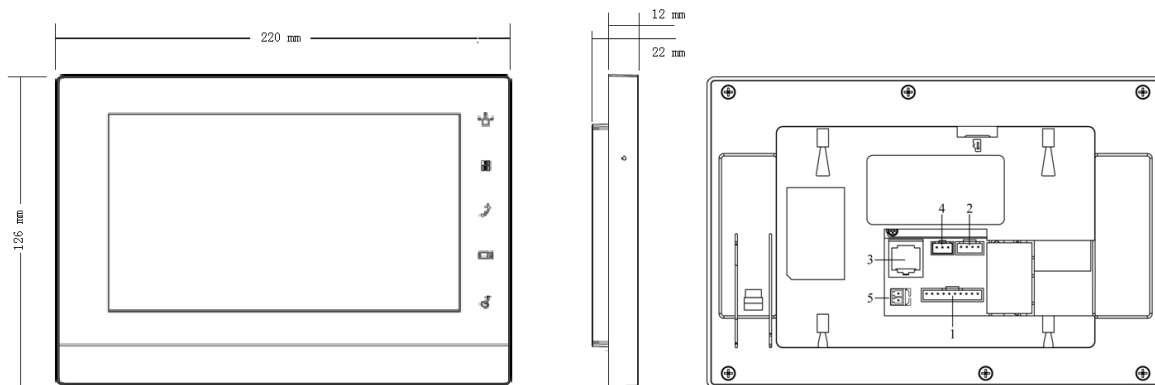

DHI-VTH1550CH

	network protocol	TCP/IP
General	Power	DC 10~15V or supply directly by Special switching power
	Power Consumption	Standby $\leq 1.5W$, work $\leq 7W$
	work environment	Temperature: -10°C~+60°C
		Humidity: 10~90%RH
	Dimensions	200mm $\times$ 126mm $\times$ 22mm (L*W*T) ;
Weight	0.8Kg;	

Dimensions

Dahua Technology Co., Ltd.

1199BinAn Road, Binjiang District, Hangzhou, China

Tel: +86-571-87688883

Fax: +86-571-87688815

Email: overseas@dahuatech.com

www.dahuatech.com

*Design and specifications are subject to change without notice.