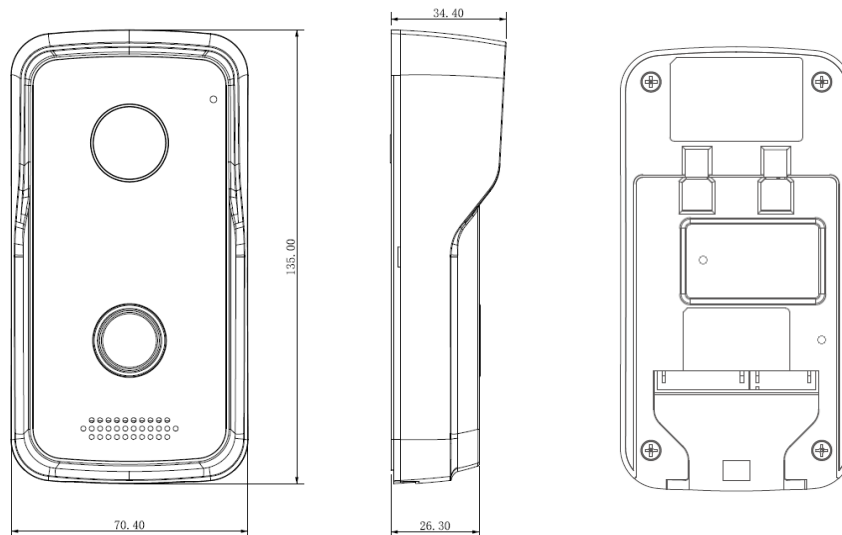

DHI-VTO2111D-WP

	Alarm In	2(1ch unlock button, 1ch feedback)
	RS485	1
Network	Wi-Fi	IEEE802.11b/g/n
	Ethernet	10M/100Mbps Self-adaptive
	Network Protocol	TCP/IP
General	Ingress Protection	IP65
	Tamper Switch	1
	Memory Slot	Micro SD, Max 64G
	Installation	Surface & Flush
	Material	Plastic
	Power	DC 12V, PoE(802.3af)
	Power Consumption	Standby ≤1W, Work ≤7W
	Working Environments	- 30℃ ~ +60℃
	Relative Humidity	10%~90%RH
	Dimensions	135mm×70.4mm×34.4mm
	Weight	0.4Kg;

Dimensions

Application

1 – Smart Doorbell

Call Mobile phone APP directly without indoor monitor