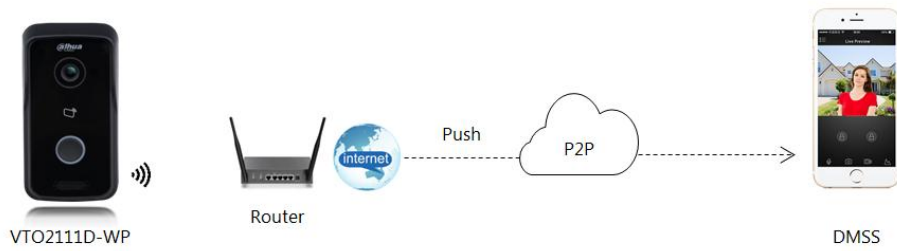

1MP Wi-Fi Villa Outdoor Station

Features

- HD CMOS camera
- Large field of view angle
- Night vision
- Voice indication
- Remote intercom with mobile APP
- Surface mounted

Specifications

Mode		DHI-VTO2111D-WP
System	Main Processor	Embedded Micro Processor
	Operation System	Embedded LINUX OS
Video	Video Compression	H.264
	Image Sensor	1/4" 1MP CMOS
	Lens	2.2mm
	Angle of View	D:125° H:105°
	Day/Night	ICR
Audio	Audio Compression	G.711
	Audio Input	Omnidirectional Mic
	Audio Output	Built-in Speaker
	Bidirectional Talk	Support Dual-way Bidirectional talk
Operation Mode	Keypad	Single Mechanical Button
	Reader	Mifare Card
	Body Approaching	1m
Interface	Door Control	2(1 relay out for main lock, 1 extended by access control module)

DHI-VTO2111D-WP

	Alarm In	2(1ch unlock button, 1ch feedback)
	RS485	1
Network	Wi-Fi	IEEE802.11b/g/n
	Ethernet	10M/100Mbps Self-adaptive
	Network Protocol	TCP/IP
General	Ingress Protection	IP65
	Tamper Switch	1
	Memory Slot	Micro SD, Max 64G
	Installation	Surface & Flush
	Material	Plastic
	Power	DC 12V, PoE(802.3af)
	Power Consumption	Standby ≤1W, Work ≤7W
	Working Environments	- 30℃ ~ +60℃
	Relative Humidity	10%~90%RH
	Dimensions	135mm×70.4mm×34.4mm
	Weight	0.4Kg;

Dimensions

Application

1 – Smart Doorbell

Call Mobile phone APP directly without indoor monitor

DHI-VTO2111D-WP

2- Video Intercom

- Color video & audio call
- IPC surveillance
- Alarm integration
- Remote intercom with mobile APP