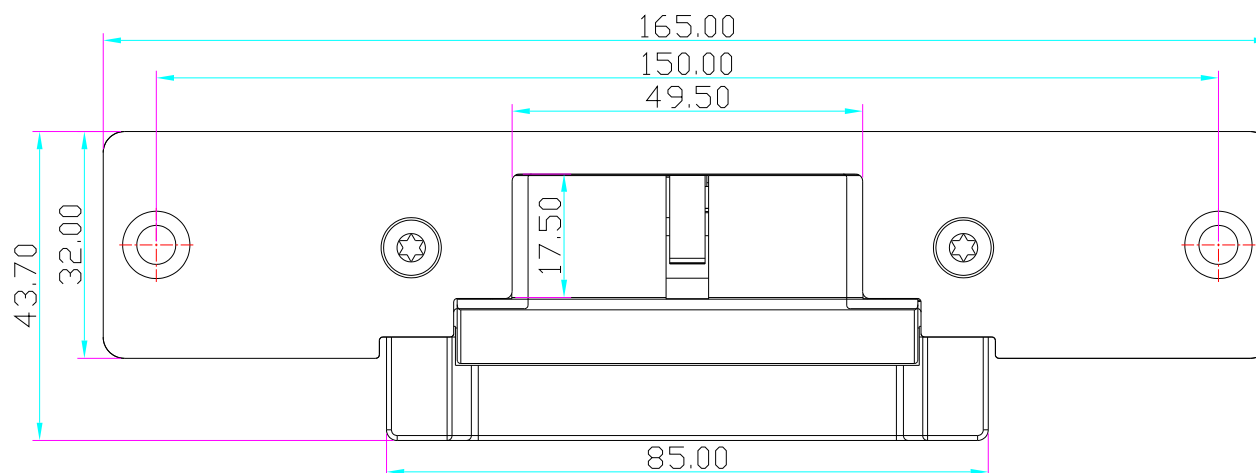

ANSI Standard Heavy Duty Electric Strike with Long Faceplate

DIMENSION

SPECIFICATION

FACE PLATE: 165Lx43.7Wx35H(MM)

VOLTAGE: 12V DC

CURRENT: 220mA

FEATURE: FAIL SECURE(NO)
FAIL SAFE(NC)

WHITE: +、-

BLUE: NC

ORANGE: COM

YELLOW: NO

Weight: 0.4kg