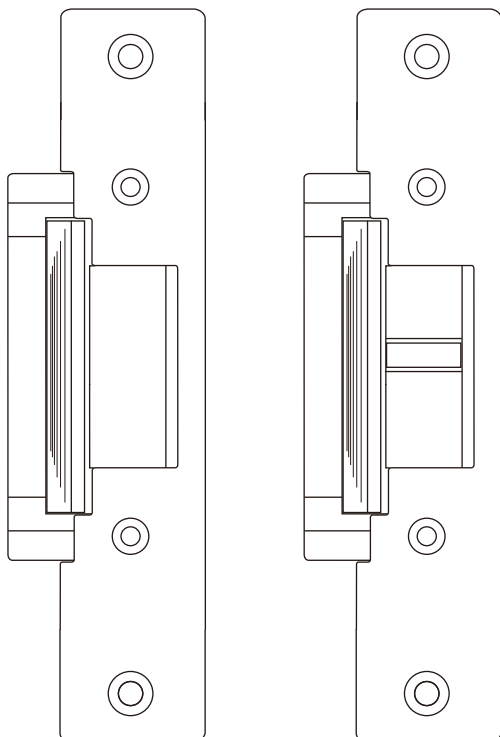

ANSI Standard Heavy Duty Electric Strike with Long Faceplate

DIMENSION

SPECIFICATION

FACE PLATE: 165Lx43.7Wx35H(MM)

VOLTAGE: 12V DC

CURRENT: 220mA

FEATURE: FAIL SECURE(NO)
FAIL SAFE(NC)

WHITE: +、-

BLUE: NC

ORANGE: COM

YELLOW: NO

Weight: 0.4kg