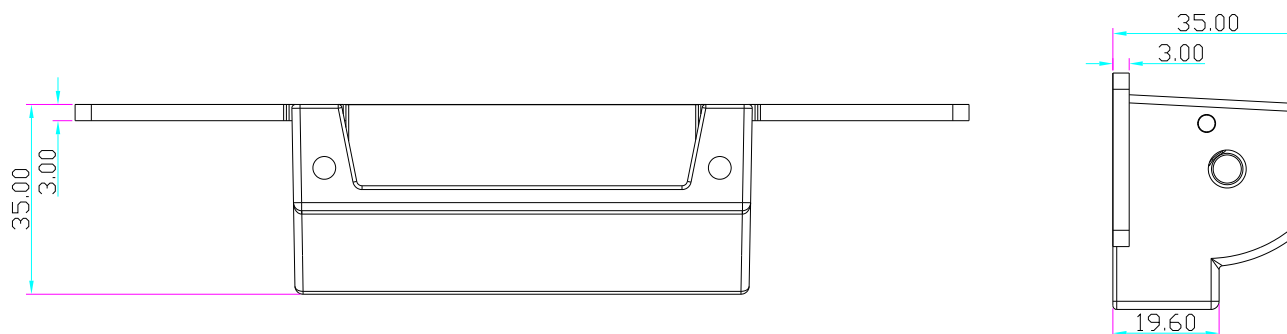

ANSI Standard Heavy Duty Electric Strike with Long Faceplate

DIMENSION

SPECIFICATION

FACE PLATE: 165Lx43.7Wx35H(MM)

VOLTAGE: 12V DC

CURRENT: 220mA

FEATURE: FAIL SECURE(NO)
FAIL SAFE(NC)

WHITE: +、-

BLUE: NC

ORANGE: COM

YELLOW: NO

Weight: 0.4kg